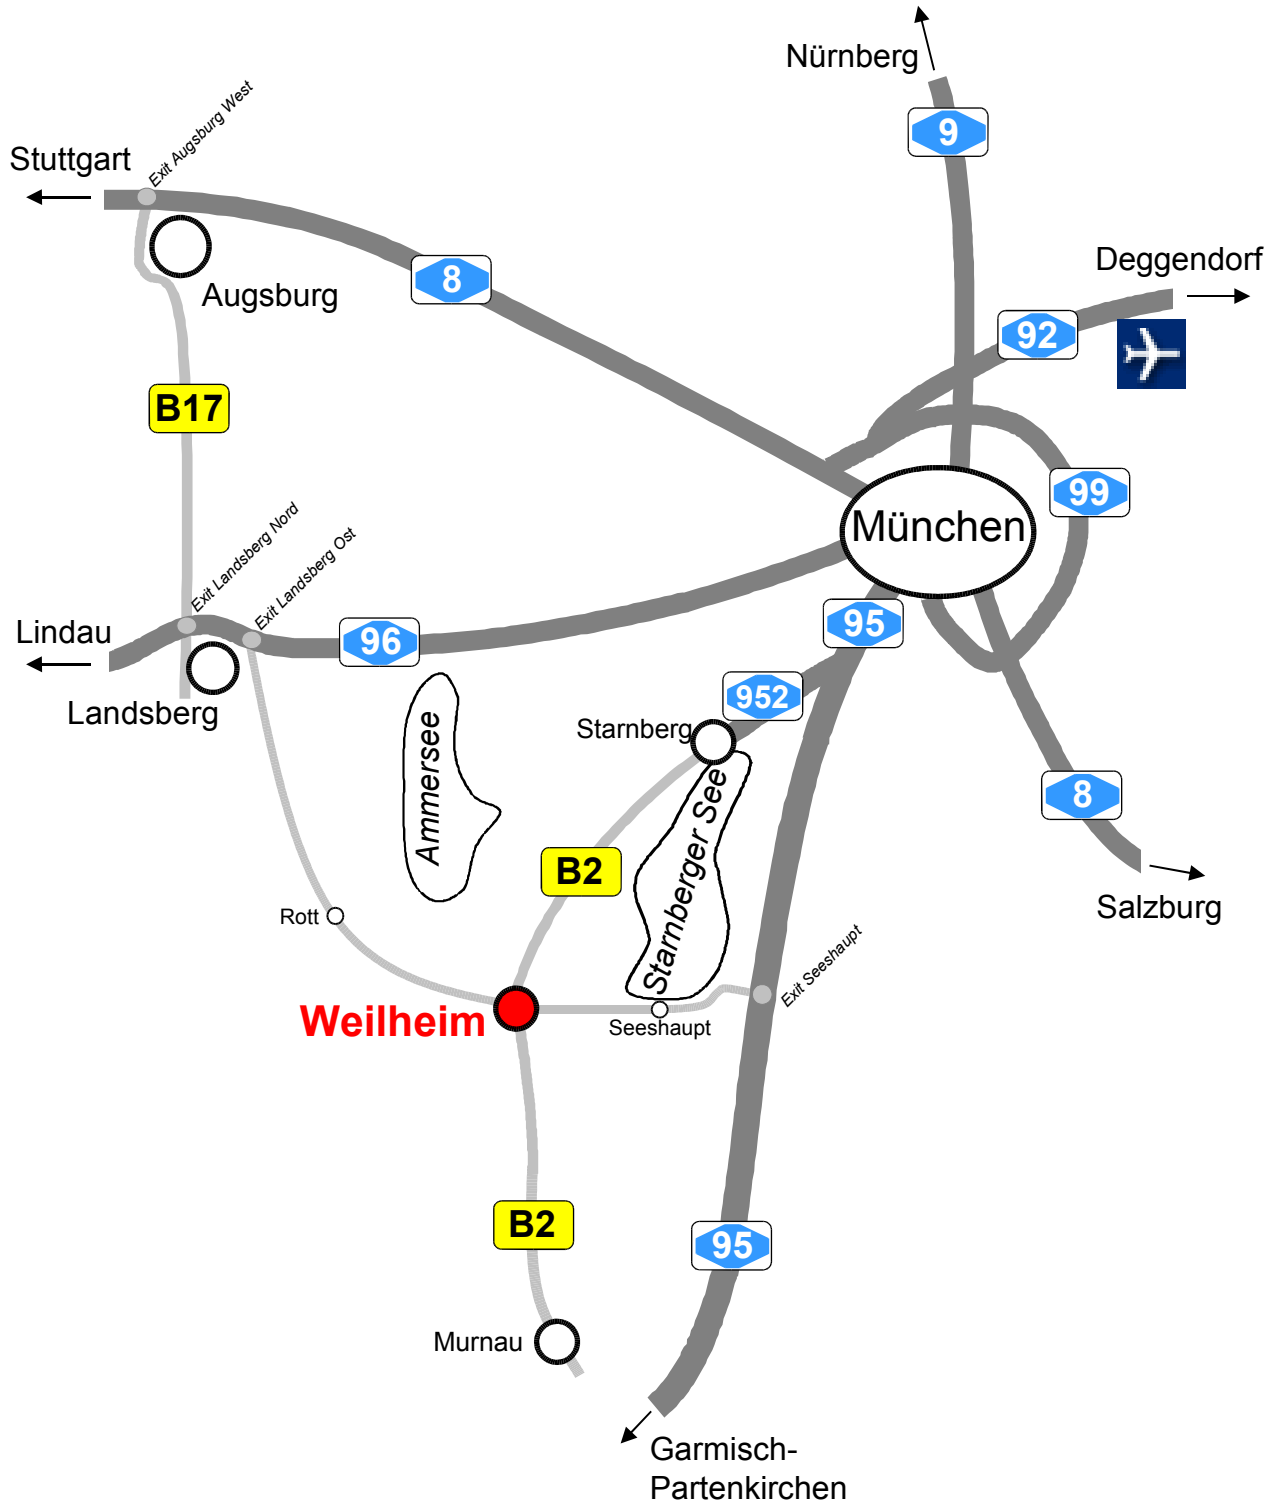

## **By car:** (see figure below)

from München (Munich):

freeway A95 direction Garmisch-Partenkirchen, exit Starnberg (no. 4) to freeway A952, follow the signs to Weilheim,

from Lindau:

freeway A96 direction München, exit Landsberg Ost (no. 26), follow the signs to Weilheim,

from Garmisch-Partenkirchen:

freeway A95 direction München, exit Seeshaupt (no. 7), follow the signs to Weilheim.

---

## **By train:**

From central station München take the train to Weilheim, direction Garmisch-Partenkirchen (approx. 35 min). It is a 5 min walk from the station Weilheim to A.R.T. (see figure below).

---

# Surrounding area of München (Munich)